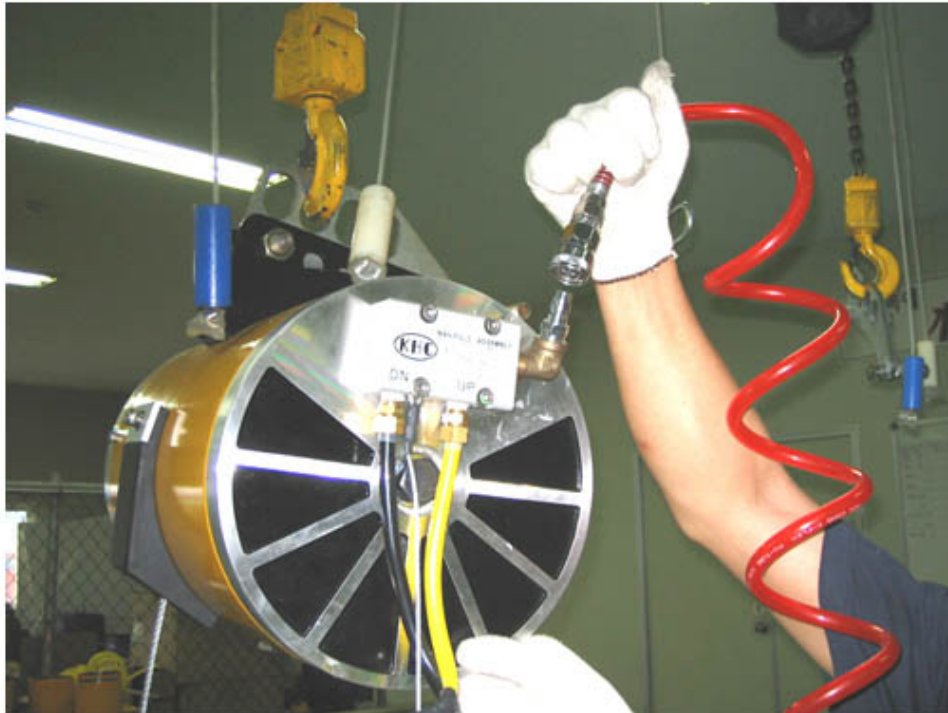

Pioneer, One Source, One Responsibility
for Material Handling System  (주)고려호이스트
KOREA HOIST CO., LTD.

Aluminum Track and Air Balancer Assy

Air Hose Connection : 3/8 pt Quick Coupler

Final Installation